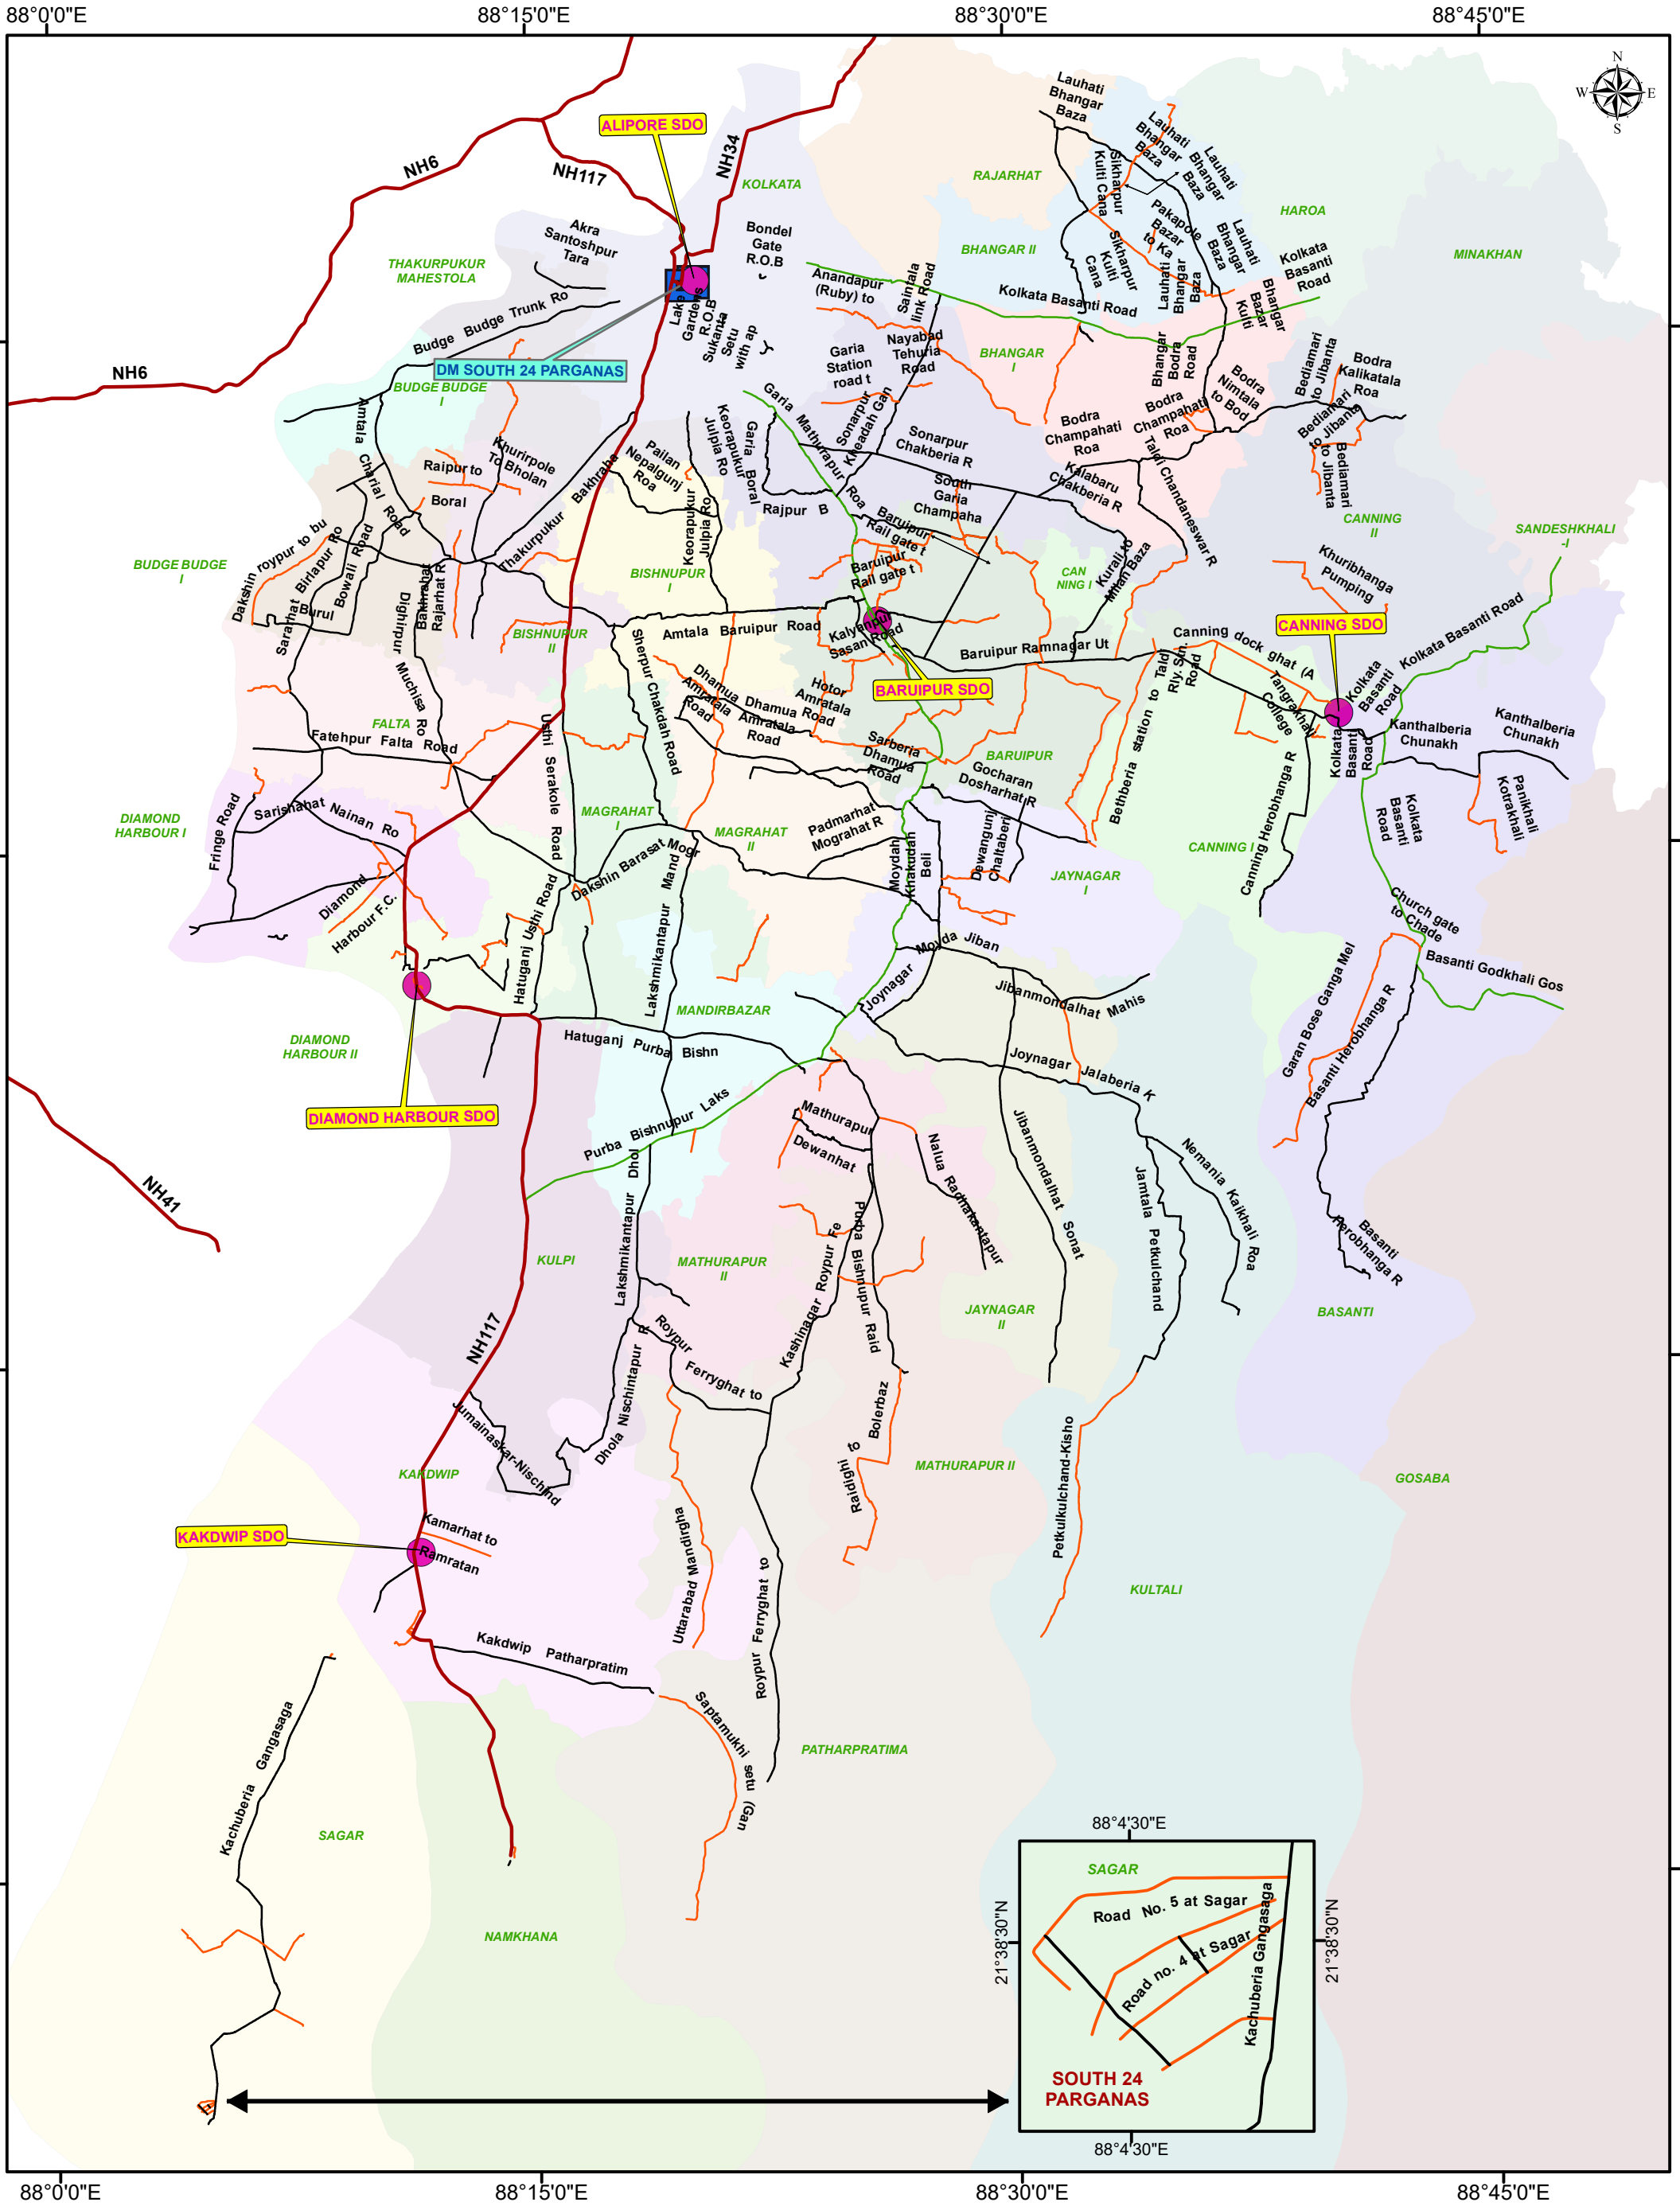

SOUTH 24 PARGANAS

LEGEND

| | | | |
|---------------------------------------|---------------------|--|---------------------|
| — | NATIONAL HIGHWAY | ● | SUB-DIVISION OFFICE |
| — | STATE HIGHWAY | ■ | DM OFFICE |
| — | MAJOR DISTRICT ROAD | | DISTRICT |
| — | RURAL ROAD | | |

1:50000
Kilometers